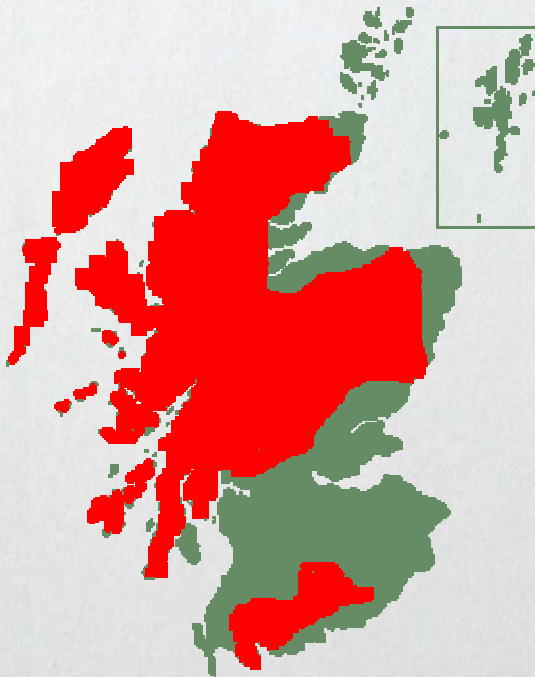

Red Deer

(*Cervus elaphus*)

Size: Shoulder height:
110-120cm

Weight: 225kg

Lifespan: up to 25 years

Diet: grasses, herbs, leaves,
buds, shoots and bark.

Habitat: mixed woodland,
mountains and moorland

Predators: humans

Status: Not threatened

o Red deer are the largest land mammals in Britain.

o Only males have antlers and they fall off in spring. They grow new antlers in August.

o Their summer coat is reddish brown and their winter coat is brown-grey.