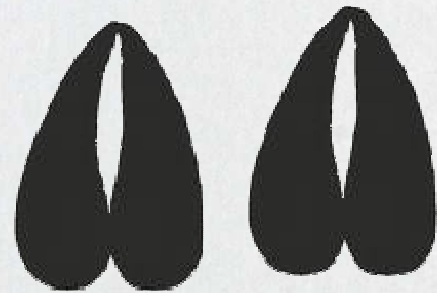

Red Deer

(*Cervus elaphus*)

Size: Shoulder height:
110-120cm

Weight: 225kg

Lifespan: up to 25 years

Diet: grasses, herbs, leaves,
buds, shoots and bark.

Habitat: mixed woodland,
mountains and moorland

Predators: humans

Status: Not threatened

o Red deer are the largest land mammals in Britain.

o Only males have antlers and they fall off in spring. They grow new antlers in August.

o Their summer coat is reddish brown and their winter coat is brown-grey.