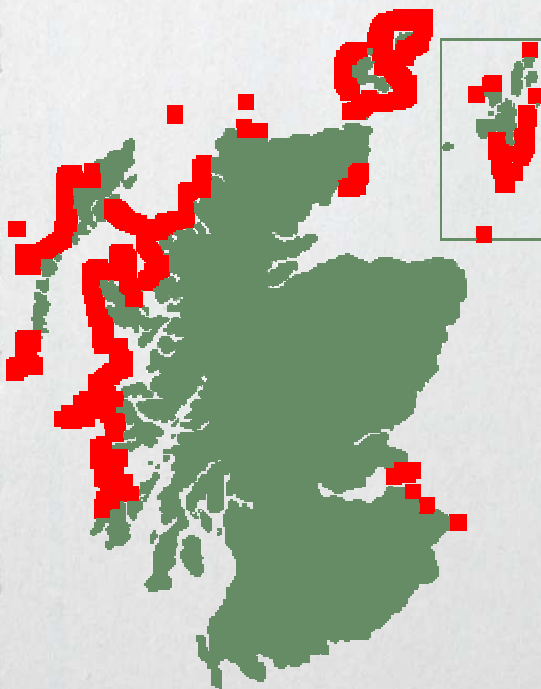

Grey Seal

(*Halichoerus grypus*)

Diet: large variety of fish
also octopus, squid and
lobsters

Habitat: cold open oceans,
haul out on to rocks and
beaches

Predators: Humans

Status: Least Concern

Size: males 2.3 m
females 2 m

Weight: males 300 kg
females 150 kg

Lifespan: males 30 years
females 40 years

o Half of the world's
population of grey seals are
found around British
coasts.

o Baby seals (pups) are
born with a white coat.

o They are Britain's biggest
mammal and largest
carnivore.